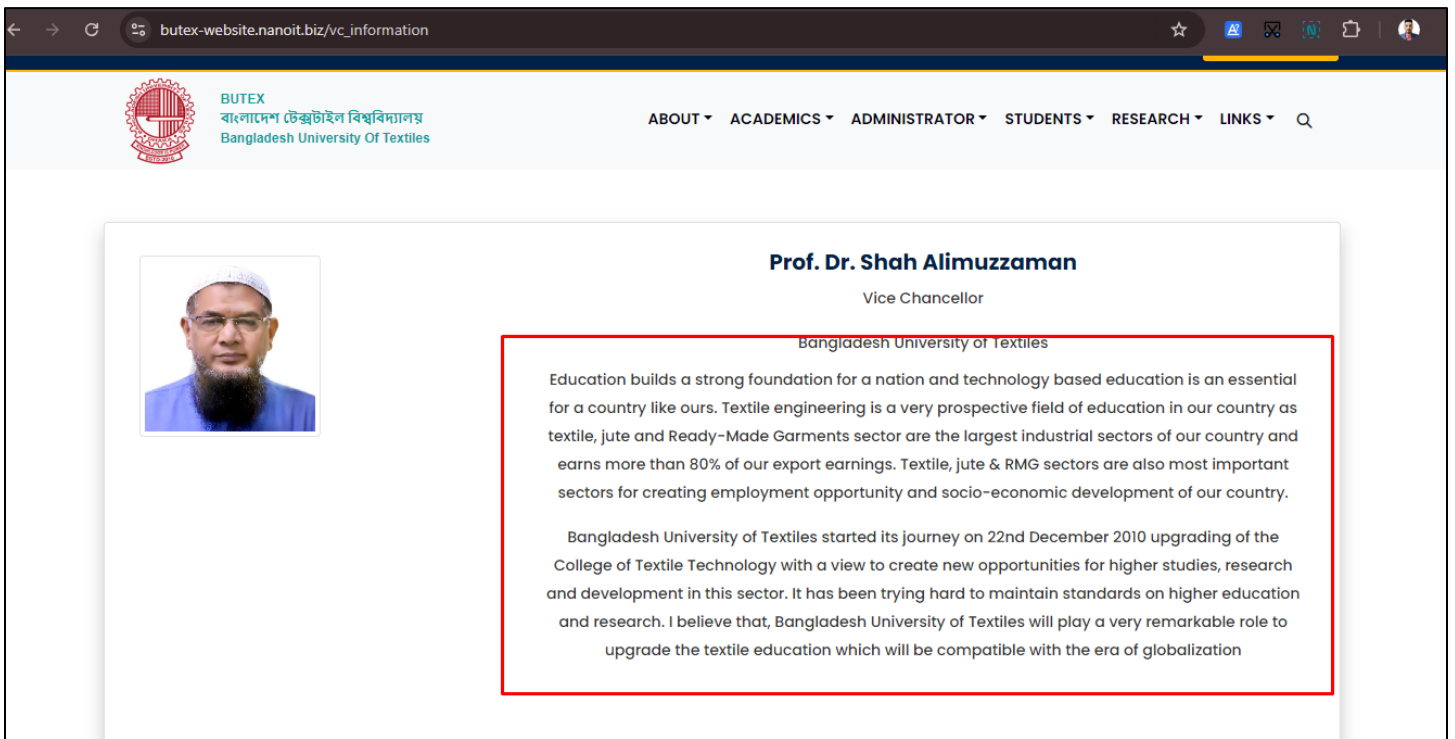

Bangladesh University of Textiles

Website testing Report

1. Either change the color of the text, or give a background color to the text .

2. Make sure website responsive.

Bangladesh University of Textiles

Website testing Report

3. Make sure all message font alignment is center justified.

4. The same image is duplicated and the text in the middle color needs to be changed.

AFFILIATED SEARCH

Use the filters below to find affiliate institute!

Bangabandhu Textile Engineering College

Bangabandhu Textile Engineering College (BTEC) is a textile based research college located in Kalihati, Tangail. The college is academically operated by BUTEX and was previously affiliated with University of Dhaka und...