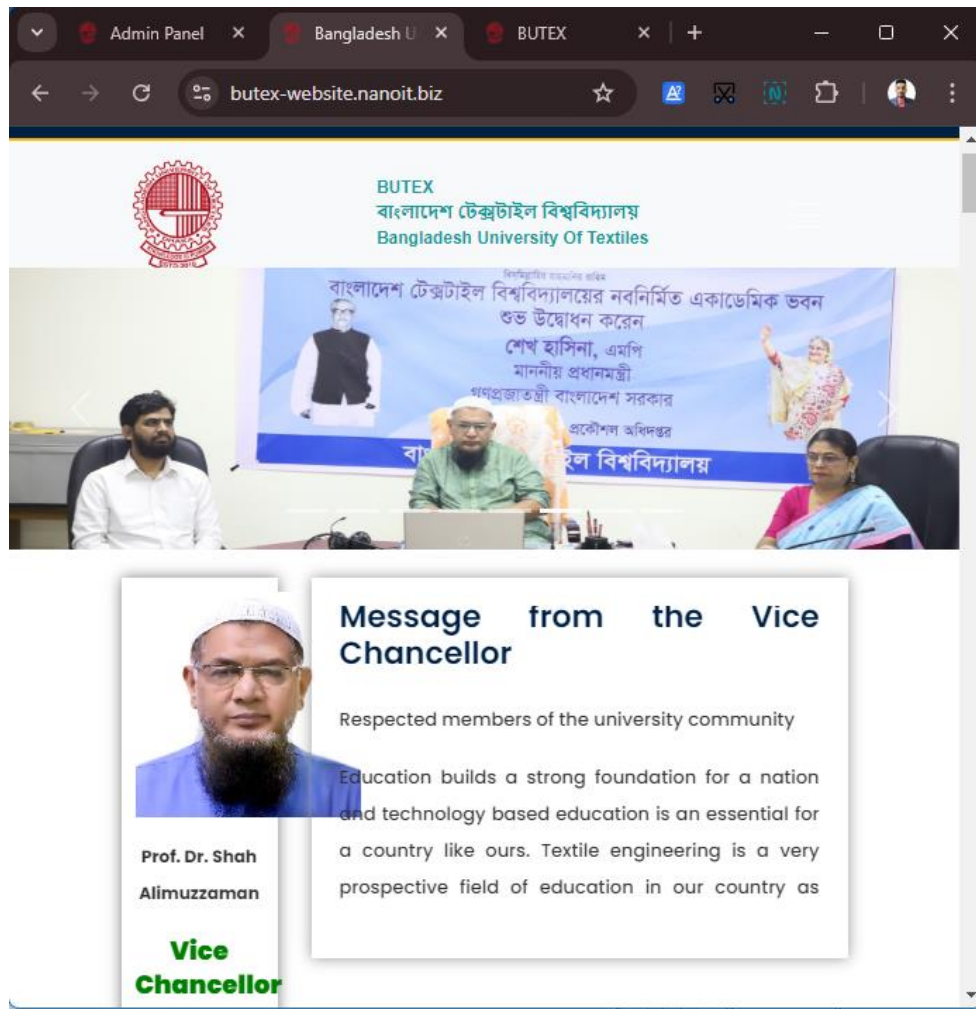

Bangladesh University of Textiles

Website testing Report

1. Either change the color of the text, or give a background color to the text .

2. Make sure website responsive.

Bangladesh University of Textiles

Website testing Report

3. Make sure all message font alignment is center justified.

4. The same image is duplicated and the text in the middle color needs to be changed.

AFFILIATED SEARCH

Use the filters below to find affiliate institute!

Bangabandhu Textile Engineering College

Bangabandhu Textile Engineering College (BTEC) is a textile based research college located in Kalihati, Tangail. The college is academically operated by BUTEX and was previously affiliated with University of Dhaka und...